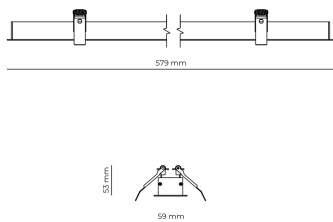

Technical datasheet

WORREC-579-M-940-1-80-WH

Product description

Premium recessed luminaire with precision optics for minimal glare. Ideal for offices, retail spaces and schools where light quality matters. Efficiency up to 141 lm/W, CRI up to 90+, selectable 50° or 80° distribution. Available with DALI control. Lifetime 50,000h, 5-year warranty. Modular sizes 579/859/1139 mm.

LED 220-240 V 50-60 Hz IP20  CE  UGR < 19

Product technical data

Mains voltage	220 - 240V AC, 50/60Hz
Connection method	Screw terminal
Dimming type	Non-dimmable
IP rating	20
Protection class	I
Ambient temperature	0 to +25 °C
Light source	LED
Rated luminous flux	2,240 lm
Connected load	20.24 W
Luminous efficacy	110.7 lm/W

Ripple	3 %
Inrush current	8 A
Inrush time	48 μs
Optical system	Lenses
Optical part material	PMMA
Housing material	Aluminium
Surface finish	Powder coated
Width	59.00 cm
Height	53.00 cm
Length	579.00 cm
Weight	1.00 kg
Service lifetime (L80 B10)	50 000 h
Warranty	5 years

Dimensions

Light distribution