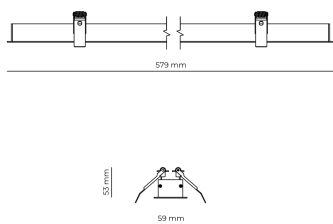

Technical datasheet

WORREC-579-M-940-1-50-WH

Product description

Premium recessed luminaire with precision optics for minimal glare. Ideal for offices, retail spaces and schools where light quality matters. Efficiency up to 141 lm/W, CRI up to 90+, selectable 50° or 80° distribution. Available with DALI control. Lifetime 50,000h, 5-year warranty. Modular sizes 579/859/1139 mm.

LED 220-240 V 50-60 Hz IP20    UGR < 19

Product technical data

Mains voltage	220 - 240V AC, 50/60Hz
Connection method	Screw terminal
Dimming type	Non-dimmable
IP rating	20
Protection class	I
Ambient temperature	0 to +25 °C
Light source	LED
Rated luminous flux	2,182 lm
Connected load	20.24 W
Luminous efficacy	107.8 lm/W

Ripple	3 %
Inrush current	8 A
Inrush time	48 μs
Optical system	Lenses
Optical part material	PMMA
Housing material	Aluminium
Surface finish	Powder coated
Width	59.00 cm
Height	53.00 cm
Length	579.00 cm
Weight	1.00 kg
Service lifetime (L80 B10)	50 000 h
Warranty	5 years

Dimensions

Light distribution