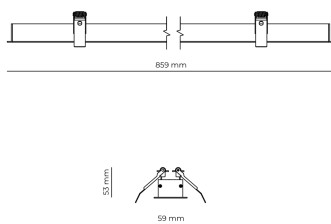

Technical datasheet

WORREC-859-M-940-1-50-BL

Product description

Premium recessed luminaire with precision optics for minimal glare. Ideal for offices, retail spaces and schools where light quality matters. Efficiency up to 141 lm/W, CRI up to 90+, selectable 50° or 80° distribution. Available with DALI control. Lifetime 50,000h, 5-year warranty. Modular sizes 579/859/1139 mm.

LED 220-240 V 50-60 Hz IP20    UGR < 19

Product technical data

Mains voltage	220 - 240V AC, 50/60Hz	Ripple	3 %
Connection method	Screw terminal	Inrush current	8 A
Dimming type	Non-dimmable	Inrush time	48 μs
IP rating	20	Optical system	Lenses
Protection class	I	Optical part material	PMMA
Ambient temperature	0 to +25 °C	Housing material	Aluminium
Light source	LED	Surface finish	Powder coated
Rated luminous flux	3,273 lm	Width	59.00 cm
Connected load	29.90 W	Height	53.00 cm
Luminous efficacy	109.5 lm/W	Length	859.00 cm
		Weight	1.00 kg
		Service lifetime (L80 B10)	50 000 h
		Warranty	5 years

Dimensions

Light distribution