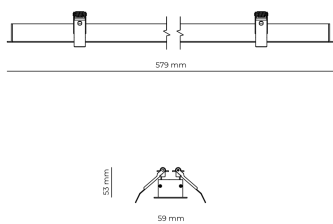

### Product technical data

Mains voltage	220 - 240V AC, 50/60Hz	Ripple	3 %
Connection method	Screw terminal	Inrush current	8 A
Dimming type	Non-dimmable	Inrush time	48 μs
IP rating	20	Optical system	Lenses
Protection class	I	Optical part material	PMMA
Ambient temperature	0 to +25 °C	Housing material	Aluminium
Light source	LED	Surface finish	Powder coated
Rated luminous flux	2,895 lm	Width	59.00 cm
Connected load	22.56 W	Height	53.00 cm
Luminous efficacy	128.3 lm/W	Length	579.00 cm
		Weight	1.00 kg
		Service lifetime (L80 B10)	50 000 h
		Warranty	5 years

### Dimensions