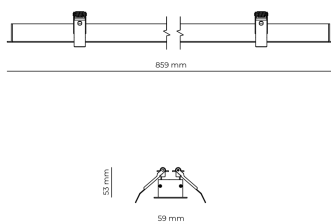

Technical datasheet

WORREC-859-M-840-1-80-BL

Product description

Premium recessed luminaire with precision optics for minimal glare. Ideal for offices, retail spaces and schools where light quality matters. Efficiency up to 141 lm/W, CRI up to 90+, selectable 50° or 80° distribution. Available with DALI control. Lifetime 50,000h, 5-year warranty. Modular sizes 579/859/1139 mm.

LED 220-240 V 50-60 Hz IP20    UGR < 19

Product technical data

Mains voltage	220 - 240V AC, 50/60Hz	Ripple	3 %
Connection method	Screw terminal	Inrush current	8 A
Dimming type	Non-dimmable	Inrush time	48 μs
IP rating	20	Optical system	Lenses
Protection class	I	Optical part material	PMMA
Ambient temperature	0 to +25 °C	Housing material	Aluminium
Light source	LED	Surface finish	Powder coated
Rated luminous flux	4,343 lm	Width	59.00 cm
Connected load	33.52 W	Height	53.00 cm
Luminous efficacy	129.6 lm/W	Length	859.00 cm
		Weight	1.00 kg
		Service lifetime (L80 B10)	50 000 h
		Warranty	5 years

Dimensions

Light distribution