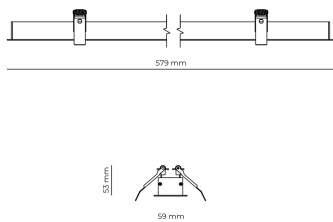

Technical datasheet

WORREC-579-M-840-1-50-WH

Product description

Premium recessed luminaire with precision optics for minimal glare. Ideal for offices, retail spaces and schools where light quality matters. Efficiency up to 141 lm/W, CRI up to 90+, selectable 50° or 80° distribution. Available with DALI control. Lifetime 50,000h, 5-year warranty. Modular sizes 579/859/1139 mm.

LED 220-240 V 50-60 Hz IP20  CE  UGR < 19

Product technical data

Mains voltage	220 - 240V AC, 50/60Hz
Connection method	Screw terminal
Dimming type	Non-dimmable
IP rating	20
Protection class	I
Ambient temperature	0 to +25 °C
Light source	LED
Rated luminous flux	2,821 lm
Connected load	22.56 W
Luminous efficacy	125.0 lm/W

Ripple	3 %
Inrush current	8 A
Inrush time	48 μs
Optical system	Lenses
Optical part material	PMMA
Housing material	Aluminium
Surface finish	Powder coated
Width	59.00 cm
Height	53.00 cm
Length	579.00 cm
Weight	1.00 kg
Service lifetime (L80 B10)	50 000 h
Warranty	5 years

Dimensions

Light distribution