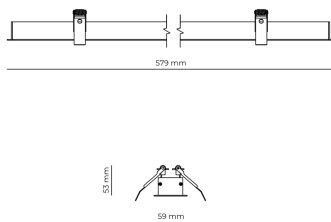

Technical datasheet

WORREC-579-M-840-1-50-BL

Product description

Premium recessed luminaire with precision optics for minimal glare. Ideal for offices, retail spaces and schools where light quality matters. Efficiency up to 141 lm/W, CRI up to 90+, selectable 50° or 80° distribution. Available with DALI control. Lifetime 50,000h, 5-year warranty. Modular sizes 579/859/1139 mm.

LED 220-240 V 50-60 Hz IP20  CE  UGR < 19

Product technical data

Mains voltage	220 - 240V AC, 50/60Hz	Ripple	3 %
Connection method	Screw terminal	Inrush current	8 A
Dimming type	Non-dimmable	Inrush time	48 μs
IP rating	20	Optical system	Lenses
Protection class	I	Optical part material	PMMA
Ambient temperature	0 to +25 °C	Housing material	Aluminium
Light source	LED	Surface finish	Powder coated
Rated luminous flux	2,821 lm	Width	59.00 cm
Connected load	22.56 W	Height	53.00 cm
Luminous efficacy	125.0 lm/W	Length	579.00 cm
		Weight	1.00 kg
		Service lifetime (L80 B10)	50 000 h
		Warranty	5 years

Dimensions

Light distribution