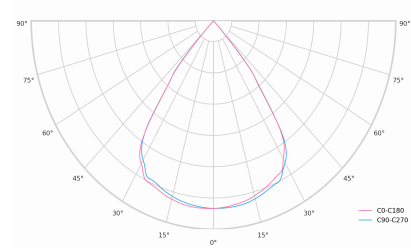

Light distribution

DALI 2

DALI (Digital Addressable Lighting Interface) is an international standard for digital lighting control systems. It enables individual control of each luminaire in the network using digital signals - unlike traditional analog solutions.

Key DALI2 innovations:

- Advanced diagnostic capabilities
- Better fault reporting and device status
- Enhanced scene programming options
- Support for RGB/RGBW and tunable white