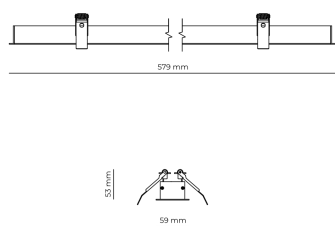

### Product technical data

Mains voltage	220 - 240V AC, 50/60Hz	Ripple	3 %
Connection method	Screw terminal	DALI address	1
Dimming type	DALI	Standby power	0.50 W
IP rating	20	Inrush current	5 A
Protection class	I	Inrush time	45 µs
Ambient temperature	0 to +25 °C	Optical system	Lenses
Light source	LED	Optical part material	PMMA
Rated luminous flux	2,041 lm	Housing material	Aluminium
Connected load	20.88 W	Surface finish	Powder coated
Luminous efficacy	97.8 lm/W	Width	59.00 cm
		Height	53.00 cm
		Length	579.00 cm
		Weight	1.00 kg
		Service lifetime (L80 B10)	50 000 h
		Warranty	5 years

## Dimensions