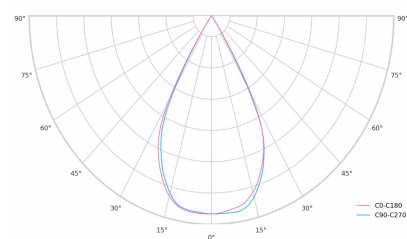

Light distribution

DALI 2

DALI (Digital Addressable Lighting Interface) is an international standard for digital lighting control systems. It enables individual control of each luminaire in the network using digital signals - unlike traditional analog solutions.

Key DALI2 innovations:

- Advanced diagnostic capabilities
- Better fault reporting and device status
- Enhanced scene programming options
- Support for RGB/RGBW and tunable white