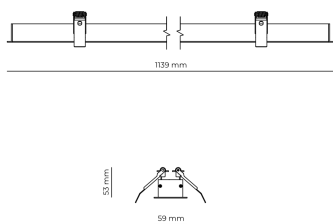

Technical datasheet

WORREC-1139-M-930-1-80-WH

Product description

Premium recessed luminaire with precision optics for minimal glare. Ideal for offices, retail spaces and schools where light quality matters. Efficiency up to 141 lm/W, CRI up to 90+, selectable 50° or 80° distribution. Available with DALI control. Lifetime 50,000h, 5-year warranty. Modular sizes 579/859/1139 mm.

LED 220-240 V 50-60 Hz IP20  CE  UGR < 19

Product technical data

Mains voltage	220 - 240V AC, 50/60Hz
Connection method	Screw terminal
Dimming type	Non-dimmable
IP rating	20
Protection class	I
Ambient temperature	0 to +25 °C
Light source	LED
Rated luminous flux	3,606 lm
Connected load	33,14 W
Luminous efficacy	108.8 lm/W

Ripple	3 %
Inrush current	8 A
Inrush time	48 μs
Optical system	Lenses
Optical part material	PMMA
Housing material	Aluminium
Surface finish	Powder coated
Width	59.00 cm
Height	53.00 cm
Length	1,139.00 cm
Weight	1.00 kg
Service lifetime (L80 B10)	50 000 h
Warranty	5 years

Dimensions

Light distribution