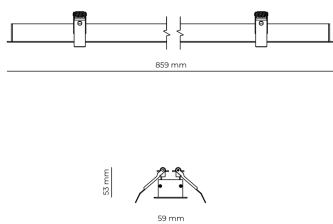

Technical datasheet

WORREC-859-M-930-1-80-WH

Product description

Premium recessed luminaire with precision optics for minimal glare. Ideal for offices, retail spaces and schools where light quality matters. Efficiency up to 141 lm/W, CRI up to 90+, selectable 50° or 80° distribution. Available with DALI control. Lifetime 50,000h, 5-year warranty. Modular sizes 579/859/1139 mm.

LED 220-240 V 50-60 Hz IP20  CE  UGR < 19

Product technical data

Mains voltage	220 - 240V AC, 50/60Hz
Connection method	Screw terminal
Dimming type	Non-dimmable
IP rating	20
Protection class	I
Ambient temperature	0 to +25 °C
Light source	LED
Rated luminous flux	3,143 lm
Connected load	29.90 W
Luminous efficacy	105.1 lm/W

Ripple	3 %
Inrush current	8 A
Inrush time	48 μs
Optical system	Lenses
Optical part material	PMMA
Housing material	Aluminium
Surface finish	Powder coated
Width	59.00 cm
Height	53.00 cm
Length	859.00 cm
Weight	1.00 kg
Service lifetime (L80 B10)	50 000 h
Warranty	5 years

Dimensions

Light distribution