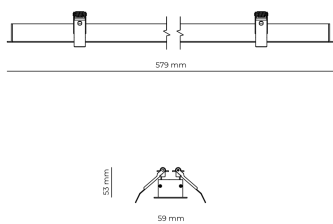

### Product technical data

Mains voltage	220 - 240V AC, 50/60Hz	Ripple	3 %
Connection method	Screw terminal	Inrush current	8 A
Dimming type	Non-dimmable	Inrush time	48 μs
IP rating	20	Optical system	Lenses
Protection class	I	Optical part material	PMMA
Ambient temperature	0 to +25 °C	Housing material	Aluminium
Light source	LED	Surface finish	Powder coated
Rated luminous flux	2,095 lm	Width	59.00 cm
Connected load	20.24 W	Height	53.00 cm
Luminous efficacy	103.5 lm/W	Length	579.00 cm
		Weight	1.00 kg
		Service lifetime (L80 B10)	50 000 h
		Warranty	5 years

### Dimensions