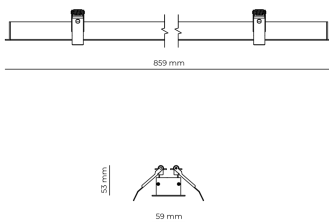

### Product technical data

Mains voltage	220 - 240V AC, 50/60Hz	Ripple	3 %
Connection method	Screw terminal	Inrush current	8 A
Dimming type	Non-dimmable	Inrush time	48 μs
IP rating	20	Optical system	Lenses
Protection class	I	Optical part material	PMMA
Ambient temperature	0 to +25 °C	Housing material	Aluminium
Light source	LED	Surface finish	Powder coated
Rated luminous flux	3,143 lm	Width	59.00 cm
Connected load	29.90 W	Height	53.00 cm
Luminous efficacy	105.1 lm/W	Length	859.00 cm
		Weight	1.00 kg
		Service lifetime (L80 B10)	50 000 h
		Warranty	5 years

### Dimensions