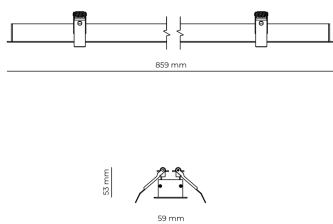

Ripple	3 %
Inrush current	8 A
Inrush time	48 μs
Optical system	Lenses
Optical part material	PMMA
Housing material	Aluminium
Surface finish	Powder coated
Width	59.00 cm
Height	53.00 cm
Length	859.00 cm
Weight	1.00 kg
Service lifetime (L80 B10)	50 000 h
Warranty	5 years

### Dimensions