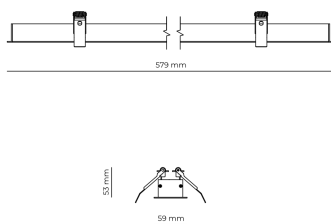

Technical datasheet

WORREC-579-M-930-1-50-WH

Product description

Premium recessed luminaire with precision optics for minimal glare. Ideal for offices, retail spaces and schools where light quality matters. Efficiency up to 141 lm/W, CRI up to 90+, selectable 50° or 80° distribution. Available with DALI control. Lifetime 50,000h, 5-year warranty. Modular sizes 579/859/1139 mm.

LED 220-240 V 50-60 Hz IP20  CE  UGR < 19

Product technical data

Mains voltage	220 - 240V AC, 50/60Hz
Connection method	Screw terminal
Dimming type	Non-dimmable
IP rating	20
Protection class	I
Ambient temperature	0 to +25 °C
Light source	LED
Rated luminous flux	2,041 lm
Connected load	20.24 W
Luminous efficacy	100.8 lm/W

Ripple	3 %
Inrush current	8 A
Inrush time	48 μs
Optical system	Lenses
Optical part material	PMMA
Housing material	Aluminium
Surface finish	Powder coated
Width	59.00 cm
Height	53.00 cm
Length	579.00 cm
Weight	1.00 kg
Service lifetime (L80 B10)	50 000 h
Warranty	5 years

Dimensions

Light distribution