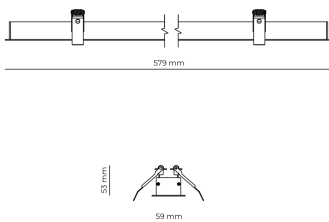

Technical datasheet

WORREC-579-M-930-1-50-WH

Product description

Premium recessed luminaire with precision optics for minimal glare. Ideal for offices, retail spaces and schools where light quality matters. Efficiency up to 141 lm/W, CRI up to 90+, selectable 50° or 80° distribution. Available with DALI control. Lifetime 50,000h, 5-year warranty. Modular sizes 579/859/1139 mm.

LED 220-240 V 50-60 Hz IP20  CE  UGR < 19

Product technical data

Mains voltage	220 - 240V AC, 50/60Hz	Ripple	3 %
Connection method	Screw terminal	Inrush current	8 A
Dimming type	Non-dimmable	Inrush time	48 μs
IP rating	20	Optical system	Lenses
Protection class	I	Optical part material	PMMA
Ambient temperature	0 to +25 °C	Housing material	Aluminium
Light source	LED	Surface finish	Powder coated
Rated luminous flux	2,041 lm	Width	59.00 cm
Connected load	20.24 W	Height	53.00 cm
Luminous efficacy	100.8 lm/W	Length	579.00 cm
		Weight	1.00 kg
		Service lifetime (L80 B10)	50 000 h
		Warranty	5 years

Dimensions

Light distribution