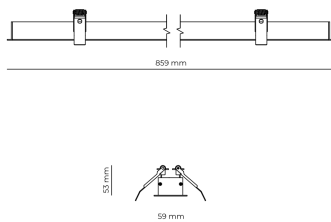

Technical datasheet

WORREC-859-M-930-1-50-BL

Product description

Premium recessed luminaire with precision optics for minimal glare. Ideal for offices, retail spaces and schools where light quality matters. Efficiency up to 141 lm/W, CRI up to 90+, selectable 50° or 80° distribution. Available with DALI control. Lifetime 50,000h, 5-year warranty. Modular sizes 579/859/1139 mm.

LED 220-240 V 50-60 Hz IP20  CE  UGR < 19

Product technical data

Mains voltage	220 - 240V AC, 50/60Hz	Ripple	3 %
Connection method	Screw terminal	Inrush current	8 A
Dimming type	Non-dimmable	Inrush time	48 μs
IP rating	20	Optical system	Lenses
Protection class	I	Optical part material	PMMA
Ambient temperature	0 to +25 °C	Housing material	Aluminium
Light source	LED	Surface finish	Powder coated
Rated luminous flux	3,062 lm	Width	59.00 cm
Connected load	29.90 W	Height	53.00 cm
Luminous efficacy	102.4 lm/W	Length	859.00 cm
		Weight	1.00 kg
		Service lifetime (L80 B10)	50 000 h
		Warranty	5 years

Dimensions

Light distribution