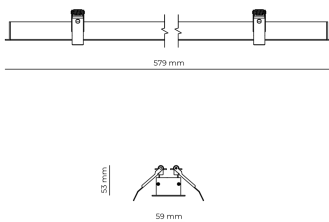

Ripple	3 %
Inrush current	8 A
Inrush time	48 μs
Optical system	Lenses
Optical part material	PMMA
Housing material	Aluminium
Surface finish	Powder coated
Width	59.00 cm
Height	53.00 cm
Length	579.00 cm
Weight	1.00 kg
Service lifetime (L80 B10)	50 000 h
Warranty	5 years

### Dimensions