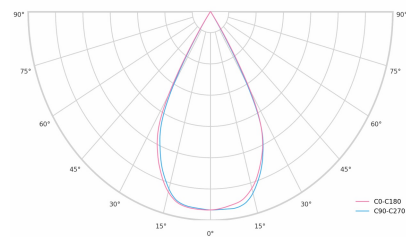

Dimensions

Light distribution

DALI 2

DALI (Digital Addressable Lighting Interface) is an international standard for digital lighting control systems. It enables individual control of each luminaire in the network using digital signals - unlike traditional analog solutions.

Key DALI2 innovations:

- Advanced diagnostic capabilities
- Better fault reporting and device status
- Enhanced scene programming options
- Support for RGB/RGBW and tunable white