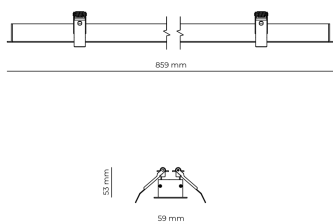

### Product technical data

Mains voltage	220 - 240V AC, 50/60Hz	Ripple	3 %
Connection method	Screw terminal	Inrush current	8 A
Dimming type	Non-dimmable	Inrush time	48 μs
IP rating	20	Optical system	Lenses
Protection class	I	Optical part material	PMMA
Ambient temperature	0 to +25 °C	Housing material	Aluminium
Light source	LED	Surface finish	Powder coated
Rated luminous flux	4,133 lm	Width	59.00 cm
Connected load	33.52 W	Height	53.00 cm
Luminous efficacy	123.3 lm/W	Length	859.00 cm
		Weight	1.00 kg
		Service lifetime (L80 B10)	50 000 h
		Warranty	5 years

### Dimensions