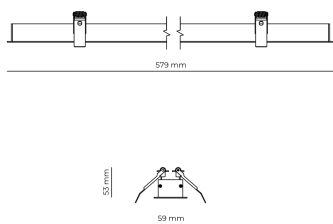

Technical datasheet

WORREC-579-M-830-1-80-WH

Product description

Premium recessed luminaire with precision optics for minimal glare. Ideal for offices, retail spaces and schools where light quality matters. Efficiency up to 141 lm/W, CRI up to 90+, selectable 50° or 80° distribution. Available with DALI control. Lifetime 50,000h, 5-year warranty. Modular sizes 579/859/1139 mm.

LED 220-240 V 50-60 Hz IP20    UGR < 19

Product technical data

Mains voltage	220 - 240V AC, 50/60Hz
Connection method	Screw terminal
Dimming type	Non-dimmable
IP rating	20
Protection class	I
Ambient temperature	0 to +25 °C
Light source	LED
Rated luminous flux	2,756 lm
Connected load	22.56 W
Luminous efficacy	122.1 lm/W

Ripple	3 %
Inrush current	8 A
Inrush time	48 μs
Optical system	Lenses
Optical part material	PMMA
Housing material	Aluminium
Surface finish	Powder coated
Width	59.00 cm
Height	53.00 cm
Length	579.00 cm
Weight	1.00 kg
Service lifetime (L80 B10)	50 000 h
Warranty	5 years

Dimensions

Light distribution