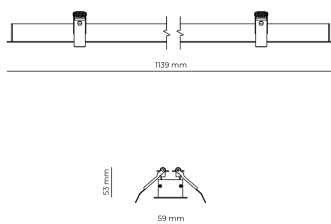

### Product technical data

Mains voltage	220 - 240V AC, 50/60Hz	Ripple	3 %
Connection method	Screw terminal	Inrush current	8 A
Dimming type	Non-dimmable	Inrush time	48 μs
IP rating	20	Optical system	Lenses
Protection class	I	Optical part material	PMMA
Ambient temperature	0 to +25 °C	Housing material	Aluminium
Light source	LED	Surface finish	Powder coated
Rated luminous flux	4,790 lm	Width	59.00 cm
Connected load	37.52 W	Height	53.00 cm
Luminous efficacy	127.7 lm/W	Length	1,139.00 cm
		Weight	1.00 kg
		Service lifetime (L80 B10)	50 000 h
		Warranty	5 years

### Dimensions