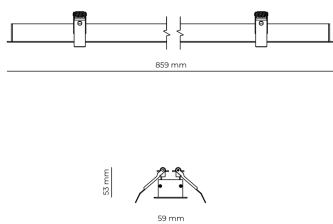

Technical datasheet

WORREC-859-M-830-1-80-BL

Product description

Premium recessed luminaire with precision optics for minimal glare. Ideal for offices, retail spaces and schools where light quality matters. Efficiency up to 141 lm/W, CRI up to 90+, selectable 50° or 80° distribution. Available with DALI control. Lifetime 50,000h, 5-year warranty. Modular sizes 579/859/1139 mm.

LED 220-240 V 50-60 Hz IP20    UGR < 19

Product technical data

Mains voltage	220 - 240V AC, 50/60Hz
Connection method	Screw terminal
Dimming type	Non-dimmable
IP rating	20
Protection class	I
Ambient temperature	0 to +25 °C
Light source	LED
Rated luminous flux	4,133 lm
Connected load	33.52 W
Luminous efficacy	123.3 lm/W

Ripple	3 %
Inrush current	8 A
Inrush time	48 μs
Optical system	Lenses
Optical part material	PMMA
Housing material	Aluminium
Surface finish	Powder coated
Width	59.00 cm
Height	53.00 cm
Length	859.00 cm
Weight	1.00 kg
Service lifetime (L80 B10)	50 000 h
Warranty	5 years

Dimensions

Light distribution