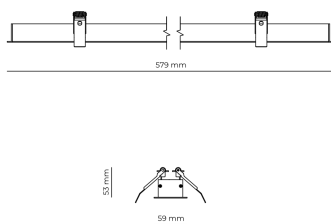

Technical datasheet

WORREC-579-M-830-1-80-BL

Product description

Premium recessed luminaire with precision optics for minimal glare. Ideal for offices, retail spaces and schools where light quality matters. Efficiency up to 141 lm/W, CRI up to 90+, selectable 50° or 80° distribution. Available with DALI control. Lifetime 50,000h, 5-year warranty. Modular sizes 579/859/1139 mm.

LED 220-240 V 50-60 Hz IP20    UGR < 19

Product technical data

Mains voltage	220 - 240V AC, 50/60Hz	Ripple	3 %
Connection method	Screw terminal	Inrush current	8 A
Dimming type	Non-dimmable	Inrush time	48 μs
IP rating	20	Optical system	Lenses
Protection class	I	Optical part material	PMMA
Ambient temperature	0 to +25 °C	Housing material	Aluminium
Light source	LED	Surface finish	Powder coated
Rated luminous flux	2,756 lm	Width	59.00 cm
Connected load	22.56 W	Height	53.00 cm
Luminous efficacy	122.1 lm/W	Length	579.00 cm
		Weight	1.00 kg
		Service lifetime (L80 B10)	50 000 h
		Warranty	5 years

Dimensions

Light distribution