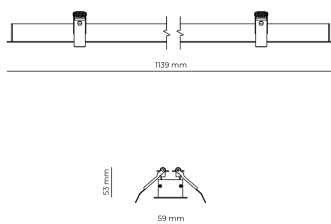

Technical datasheet

WORREC-1139-M-830-1-50-WH

Product description

Premium recessed luminaire with precision optics for minimal glare. Ideal for offices, retail spaces and schools where light quality matters. Efficiency up to 141 lm/W, CRI up to 90+, selectable 50° or 80° distribution. Available with DALI control. Lifetime 50,000h, 5-year warranty. Modular sizes 579/859/1139 mm.

LED 220-240 V 50-60 Hz IP20  CE  UGR < 19

Product technical data

Mains voltage	220 - 240V AC, 50/60Hz	Ripple	3 %
Connection method	Screw terminal	Inrush current	8 A
Dimming type	Non-dimmable	Inrush time	48 μs
IP rating	20	Optical system	Lenses
Protection class	I	Optical part material	PMMA
Ambient temperature	0 to +25 °C	Housing material	Aluminium
Light source	LED	Surface finish	Powder coated
Rated luminous flux	4,666 lm	Width	59.00 cm
Connected load	37.52 W	Height	53.00 cm
Luminous efficacy	124.4 lm/W	Length	1,139.00 cm
		Weight	1.00 kg
		Service lifetime (L80 B10)	50 000 h
		Warranty	5 years

Dimensions

Light distribution