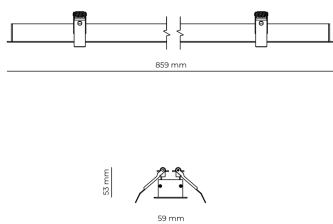

Technical datasheet

WORREC-859-M-830-1-50-WH

Product description

Premium recessed luminaire with precision optics for minimal glare. Ideal for offices, retail spaces and schools where light quality matters. Efficiency up to 141 lm/W, CRI up to 90+, selectable 50° or 80° distribution. Available with DALI control. Lifetime 50,000h, 5-year warranty. Modular sizes 579/859/1139 mm.

LED 220-240 V 50-60 Hz IP20    UGR < 19

Product technical data

Mains voltage	220 - 240V AC, 50/60Hz
Connection method	Screw terminal
Dimming type	Non-dimmable
IP rating	20
Protection class	I
Ambient temperature	0 to +25 °C
Light source	LED
Rated luminous flux	4,027 lm
Connected load	33.52 W
Luminous efficacy	120.1 lm/W

Ripple	3 %
Inrush current	8 A
Inrush time	48 μs
Optical system	Lenses
Optical part material	PMMA
Housing material	Aluminium
Surface finish	Powder coated
Width	59.00 cm
Height	53.00 cm
Length	859.00 cm
Weight	1.00 kg
Service lifetime (L80 B10)	50 000 h
Warranty	5 years

Dimensions

Light distribution