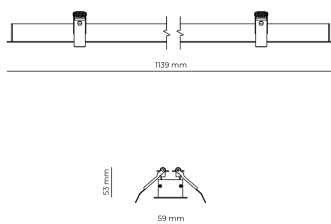

Technical datasheet

WORREC-1139-M-830-1-50-BL

Product description

Premium recessed luminaire with precision optics for minimal glare. Ideal for offices, retail spaces and schools where light quality matters. Efficiency up to 141 lm/W, CRI up to 90+, selectable 50° or 80° distribution. Available with DALI control. Lifetime 50,000h, 5-year warranty. Modular sizes 579/859/1139 mm.

LED 220-240 V 50-60 Hz IP20  CE  UGR < 19

Product technical data

Mains voltage	220 - 240V AC, 50/60Hz	Ripple	3 %
Connection method	Screw terminal	Inrush current	8 A
Dimming type	Non-dimmable	Inrush time	48 μs
IP rating	20	Optical system	Lenses
Protection class	I	Optical part material	PMMA
Ambient temperature	0 to +25 °C	Housing material	Aluminium
Light source	LED	Surface finish	Powder coated
Rated luminous flux	4,666 lm	Width	59.00 cm
Connected load	37.52 W	Height	53.00 cm
Luminous efficacy	124.4 lm/W	Length	1,139.00 cm
		Weight	1.00 kg
		Service lifetime (L80 B10)	50 000 h
		Warranty	5 years

Dimensions

Light distribution