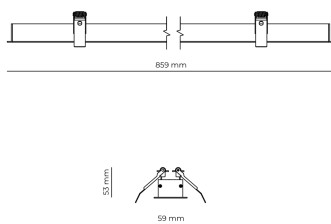

### Product technical data

Mains voltage	220 - 240V AC, 50/60Hz	Ripple	3 %
Connection method	Screw terminal	Inrush current	8 A
Dimming type	Non-dimmable	Inrush time	48 μs
IP rating	20	Optical system	Lenses
Protection class	I	Optical part material	PMMA
Ambient temperature	0 to +25 °C	Housing material	Aluminium
Light source	LED	Surface finish	Powder coated
Rated luminous flux	4,027 lm	Width	59.00 cm
Connected load	33.52 W	Height	53.00 cm
Luminous efficacy	120.1 lm/W	Length	859.00 cm
		Weight	1.00 kg
		Service lifetime (L80 B10)	50 000 h
		Warranty	5 years

### Dimensions