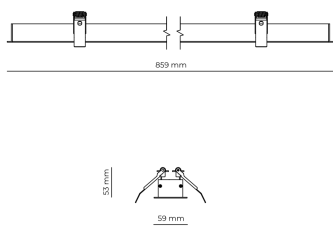

### Product technical data

Mains voltage	220 - 240V AC, 50/60Hz	Ripple	3 %
Connection method	Screw terminal	DALI address	1
Dimming type	DALI	Standby power	0.50 W
IP rating	20	Inrush current	5 A
Protection class	I	Inrush time	45 µs
Ambient temperature	0 to +25 °C	Optical system	Lenses
Light source	LED	Optical part material	PMMA
Rated luminous flux	3,396 lm	Housing material	Aluminium
Connected load	29.26 W	Surface finish	Powder coated
Luminous efficacy	116.1 lm/W	Width	59.00 cm
		Height	53.00 cm
		Length	859.00 cm
		Weight	1.00 kg
		Service lifetime (L80 B10)	50 000 h
		Warranty	5 years

## Dimensions