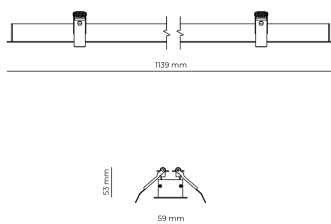

### Product technical data

Mains voltage	220 - 240V AC, 50/60Hz	Ripple	3 %
Connection method	Screw terminal	Inrush current	8 A
Dimming type	Non-dimmable	Inrush time	48 μs
IP rating	20	Optical system	Lenses
Protection class	I	Optical part material	PMMA
Ambient temperature	0 to +25 °C	Housing material	Aluminium
Light source	LED	Surface finish	Powder coated
Rated luminous flux	4,275 lm	Width	59.00 cm
Connected load	35.30 W	Height	53.00 cm
Luminous efficacy	121.1 lm/W	Length	1,139.00 cm
		Weight	1.00 kg
		Service lifetime (L80 B10)	50 000 h
		Warranty	5 years

### Dimensions