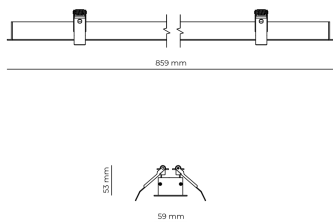

Technical datasheet

WORREC-859-S-950-1-80-WH

Product description

Premium recessed luminaire with precision optics for minimal glare. Ideal for offices, retail spaces and schools where light quality matters. Efficiency up to 141 lm/W, CRI up to 90+, selectable 50° or 80° distribution. Available with DALI control. Lifetime 50,000h, 5-year warranty. Modular sizes 579/859/1139 mm.

LED 220-240 V 50-60 Hz IP20  CE  UGR < 19

Product technical data

| | |
|---------------------|------------------------|
| Mains voltage | 220 - 240V AC, 50/60Hz |
| Connection method | Screw terminal |
| Dimming type | Non-dimmable |
| IP rating | 20 |
| Protection class | I |
| Ambient temperature | 0 to +25 °C |
| Light source | LED |
| Rated luminous flux | 3,396 lm |
| Connected load | 28.43 W |
| Luminous efficacy | 119.5 lm/W |

| | |
|----------------------------|---------------|
| Ripple | 3 % |
| Inrush current | 8 A |
| Inrush time | 48 μs |
| Optical system | Lenses |
| Optical part material | PMMA |
| Housing material | Aluminium |
| Surface finish | Powder coated |
| Width | 59.00 cm |
| Height | 53.00 cm |
| Length | 859.00 cm |
| Weight | 1.00 kg |
| Service lifetime (L80 B10) | 50 000 h |
| Warranty | 5 years |

Dimensions

Light distribution