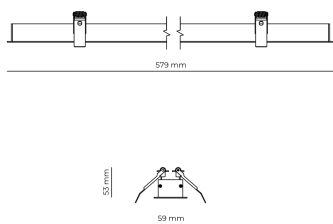

Technical datasheet

WORREC-579-S-950-1-80-WH

Product description

Premium recessed luminaire with precision optics for minimal glare. Ideal for offices, retail spaces and schools where light quality matters. Efficiency up to 141 lm/W, CRI up to 90+, selectable 50° or 80° distribution. Available with DALI control. Lifetime 50,000h, 5-year warranty. Modular sizes 579/859/1139 mm.

LED 220-240 V 50-60 Hz IP20  CE  UGR < 19

Product technical data

Mains voltage	220 - 240V AC, 50/60Hz
Connection method	Screw terminal
Dimming type	Non-dimmable
IP rating	20
Protection class	I
Ambient temperature	0 to +25 °C
Light source	LED
Rated luminous flux	2,264 lm
Connected load	19.36 W
Luminous efficacy	116.9 lm/W

Ripple	3 %
Inrush current	8 A
Inrush time	48 μs
Optical system	Lenses
Optical part material	PMMA
Housing material	Aluminium
Surface finish	Powder coated
Width	59.00 cm
Height	53.00 cm
Length	579.00 cm
Weight	1.00 kg
Service lifetime (L80 B10)	50 000 h
Warranty	5 years

Dimensions

Light distribution