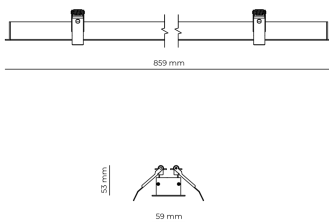

Technical datasheet

WORREC-859-S-950-1-80-BL

Product description

Premium recessed luminaire with precision optics for minimal glare. Ideal for offices, retail spaces and schools where light quality matters. Efficiency up to 141 lm/W, CRI up to 90+, selectable 50° or 80° distribution. Available with DALI control. Lifetime 50,000h, 5-year warranty. Modular sizes 579/859/1139 mm.

LED 220-240 V 50-60 Hz IP20  CE  UGR < 19

Product technical data

Mains voltage	220 - 240V AC, 50/60Hz	Ripple	3 %
Connection method	Screw terminal	Inrush current	8 A
Dimming type	Non-dimmable	Inrush time	48 μs
IP rating	20	Optical system	Lenses
Protection class	I	Optical part material	PMMA
Ambient temperature	0 to +25 °C	Housing material	Aluminium
Light source	LED	Surface finish	Powder coated
Rated luminous flux	3,396 lm	Width	59.00 cm
Connected load	28.43 W	Height	53.00 cm
Luminous efficacy	119.5 lm/W	Length	859.00 cm
		Weight	1.00 kg
		Service lifetime (L80 B10)	50 000 h
		Warranty	5 years

Dimensions

Light distribution