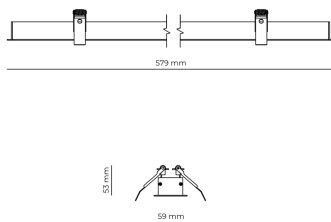

Technical datasheet

WORREC-579-S-950-1-80-BL

Product description

Premium recessed luminaire with precision optics for minimal glare. Ideal for offices, retail spaces and schools where light quality matters. Efficiency up to 141 lm/W, CRI up to 90+, selectable 50° or 80° distribution. Available with DALI control. Lifetime 50,000h, 5-year warranty. Modular sizes 579/859/1139 mm.

LED 220-240 V 50-60 Hz IP20  CE  UGR < 19

Product technical data

Mains voltage	220 - 240V AC, 50/60Hz	Ripple	3 %
Connection method	Screw terminal	Inrush current	8 A
Dimming type	Non-dimmable	Inrush time	48 μs
IP rating	20	Optical system	Lenses
Protection class	I	Optical part material	PMMA
Ambient temperature	0 to +25 °C	Housing material	Aluminium
Light source	LED	Surface finish	Powder coated
Rated luminous flux	2,264 lm	Width	59.00 cm
Connected load	19.36 W	Height	53.00 cm
Luminous efficacy	116.9 lm/W	Length	579.00 cm
		Weight	1.00 kg
		Service lifetime (L80 B10)	50 000 h
		Warranty	5 years

Dimensions

Light distribution