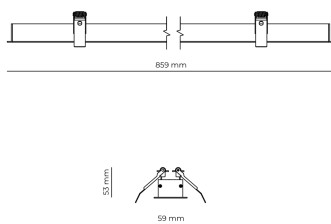

Technical datasheet

WORREC-859-S-950-1-50-WH

Product description

Premium recessed luminaire with precision optics for minimal glare. Ideal for offices, retail spaces and schools where light quality matters. Efficiency up to 141 lm/W, CRI up to 90+, selectable 50° or 80° distribution. Available with DALI control. Lifetime 50,000h, 5-year warranty. Modular sizes 579/859/1139 mm.

LED 220-240 V 50-60 Hz IP20  CE  UGR < 19

Product technical data

Mains voltage	220 - 240V AC, 50/60Hz	Ripple	3 %
Connection method	Screw terminal	Inrush current	8 A
Dimming type	Non-dimmable	Inrush time	48 μs
IP rating	20	Optical system	Lenses
Protection class	I	Optical part material	PMMA
Ambient temperature	0 to +25 °C	Housing material	Aluminium
Light source	LED	Surface finish	Powder coated
Rated luminous flux	3,309 lm	Width	59.00 cm
Connected load	28.43 W	Height	53.00 cm
Luminous efficacy	116.4 lm/W	Length	859.00 cm
		Weight	1.00 kg
		Service lifetime (L80 B10)	50 000 h
		Warranty	5 years

Dimensions

Light distribution