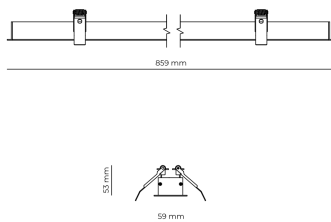

Technical datasheet

WORREC-859-S-950-1-50-BL

Product description

Premium recessed luminaire with precision optics for minimal glare. Ideal for offices, retail spaces and schools where light quality matters. Efficiency up to 141 lm/W, CRI up to 90+, selectable 50° or 80° distribution. Available with DALI control. Lifetime 50,000h, 5-year warranty. Modular sizes 579/859/1139 mm.

LED 220-240 V 50-60 Hz IP20    UGR < 19

Product technical data

Mains voltage	220 - 240V AC, 50/60Hz	Ripple	3 %
Connection method	Screw terminal	Inrush current	8 A
Dimming type	Non-dimmable	Inrush time	48 μs
IP rating	20	Optical system	Lenses
Protection class	I	Optical part material	PMMA
Ambient temperature	0 to +25 °C	Housing material	Aluminium
Light source	LED	Surface finish	Powder coated
Rated luminous flux	3,309 lm	Width	59.00 cm
Connected load	28.43 W	Height	53.00 cm
Luminous efficacy	116.4 lm/W	Length	859.00 cm
		Weight	1.00 kg
		Service lifetime (L80 B10)	50 000 h
		Warranty	5 years

Dimensions

Light distribution