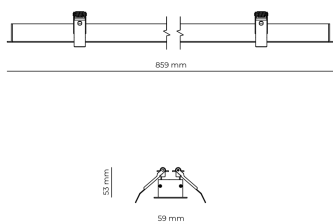

Technical datasheet

WORREC-859-S-850-1-80-WH

Product description

Premium recessed luminaire with precision optics for minimal glare. Ideal for offices, retail spaces and schools where light quality matters. Efficiency up to 141 lm/W, CRI up to 90+, selectable 50° or 80° distribution. Available with DALI control. Lifetime 50,000h, 5-year warranty. Modular sizes 579/859/1139 mm.

LED 220-240 V 50-60 Hz IP20    UGR < 19

Product technical data

Mains voltage	220 - 240V AC, 50/60Hz	Ripple	3 %
Connection method	Screw terminal	Inrush current	8 A
Dimming type	Non-dimmable	Inrush time	48 μs
IP rating	20	Optical system	Lenses
Protection class	I	Optical part material	PMMA
Ambient temperature	0 to +25 °C	Housing material	Aluminium
Light source	LED	Surface finish	Powder coated
Rated luminous flux	3,585 lm	Width	59.00 cm
Connected load	26.43 W	Height	53.00 cm
Luminous efficacy	135.6 lm/W	Length	859.00 cm
		Weight	1.00 kg
		Service lifetime (L80 B10)	50 000 h
		Warranty	5 years

Dimensions

Light distribution