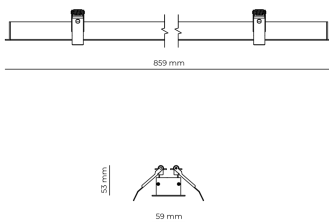

Technical datasheet

WORREC-859-S-850-1-80-BL

Product description

Premium recessed luminaire with precision optics for minimal glare. Ideal for offices, retail spaces and schools where light quality matters. Efficiency up to 141 lm/W, CRI up to 90+, selectable 50° or 80° distribution. Available with DALI control. Lifetime 50,000h, 5-year warranty. Modular sizes 579/859/1139 mm.

LED 220-240 V 50-60 Hz IP20  CE  UGR < 19

Product technical data

Mains voltage	220 - 240V AC, 50/60Hz	Ripple	3 %
Connection method	Screw terminal	Inrush current	8 A
Dimming type	Non-dimmable	Inrush time	48 μs
IP rating	20	Optical system	Lenses
Protection class	I	Optical part material	PMMA
Ambient temperature	0 to +25 °C	Housing material	Aluminium
Light source	LED	Surface finish	Powder coated
Rated luminous flux	3,585 lm	Width	59.00 cm
Connected load	26.43 W	Height	53.00 cm
Luminous efficacy	135.6 lm/W	Length	859.00 cm
		Weight	1.00 kg
		Service lifetime (L80 B10)	50 000 h
		Warranty	5 years

Dimensions

Light distribution