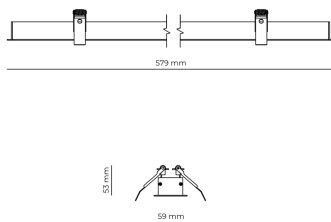

Technical datasheet

WORREC-579-S-850-1-80-BL

Product description

Premium recessed luminaire with precision optics for minimal glare. Ideal for offices, retail spaces and schools where light quality matters. Efficiency up to 141 lm/W, CRI up to 90+, selectable 50° or 80° distribution. Available with DALI control. Lifetime 50,000h, 5-year warranty. Modular sizes 579/859/1139 mm.

LED 220-240 V 50-60 Hz IP20  CE  UGR < 19

Product technical data

Mains voltage	220 - 240V AC, 50/60Hz	Ripple	3 %
Connection method	Screw terminal	Inrush current	8 A
Dimming type	Non-dimmable	Inrush time	48 μs
IP rating	20	Optical system	Lenses
Protection class	I	Optical part material	PMMA
Ambient temperature	0 to +25 °C	Housing material	Aluminium
Light source	LED	Surface finish	Powder coated
Rated luminous flux	2,390 lm	Width	59.00 cm
Connected load	17.99 W	Height	53.00 cm
Luminous efficacy	132.9 lm/W	Length	579.00 cm
		Weight	1.00 kg
		Service lifetime (L80 B10)	50 000 h
		Warranty	5 years

Dimensions

Light distribution