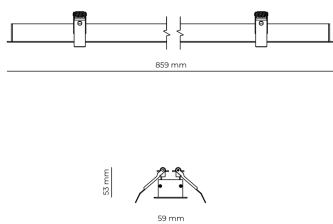

Technical datasheet

WORREC-859-S-850-1-50-WH

Product description

Premium recessed luminaire with precision optics for minimal glare. Ideal for offices, retail spaces and schools where light quality matters. Efficiency up to 141 lm/W, CRI up to 90+, selectable 50° or 80° distribution. Available with DALI control. Lifetime 50,000h, 5-year warranty. Modular sizes 579/859/1139 mm.

LED 220-240 V 50-60 Hz IP20    UGR < 19

Product technical data

Mains voltage	220 - 240V AC, 50/60Hz
Connection method	Screw terminal
Dimming type	Non-dimmable
IP rating	20
Protection class	I
Ambient temperature	0 to +25 °C
Light source	LED
Rated luminous flux	3,493 lm
Connected load	26.43 W
Luminous efficacy	132.1 lm/W

Ripple	3 %
Inrush current	8 A
Inrush time	48 μs
Optical system	Lenses
Optical part material	PMMA
Housing material	Aluminium
Surface finish	Powder coated
Width	59.00 cm
Height	53.00 cm
Length	859.00 cm
Weight	1.00 kg
Service lifetime (L80 B10)	50 000 h
Warranty	5 years

Dimensions

Light distribution