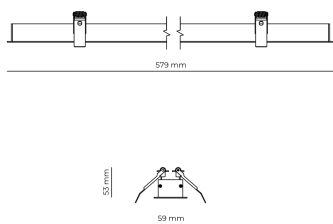

Technical datasheet

WORREC-579-S-850-1-50-WH

Product description

Premium recessed luminaire with precision optics for minimal glare. Ideal for offices, retail spaces and schools where light quality matters. Efficiency up to 141 lm/W, CRI up to 90+, selectable 50° or 80° distribution. Available with DALI control. Lifetime 50,000h, 5-year warranty. Modular sizes 579/859/1139 mm.

LED 220-240 V 50-60 Hz IP20    UGR < 19

Product technical data

Mains voltage	220 - 240V AC, 50/60Hz
Connection method	Screw terminal
Dimming type	Non-dimmable
IP rating	20
Protection class	I
Ambient temperature	0 to +25 °C
Light source	LED
Rated luminous flux	2,328 lm
Connected load	17.99 W
Luminous efficacy	129.4 lm/W

Ripple	3 %
Inrush current	8 A
Inrush time	48 μs
Optical system	Lenses
Optical part material	PMMA
Housing material	Aluminium
Surface finish	Powder coated
Width	59.00 cm
Height	53.00 cm
Length	579.00 cm
Weight	1.00 kg
Service lifetime (L80 B10)	50 000 h
Warranty	5 years

Dimensions

Light distribution