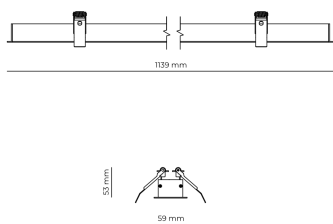

Technical datasheet

WORREC-1139-S-850-1-50-BL

Product description

Premium recessed luminaire with precision optics for minimal glare. Ideal for offices, retail spaces and schools where light quality matters. Efficiency up to 141 lm/W, CRI up to 90+, selectable 50° or 80° distribution. Available with DALI control. Lifetime 50,000h, 5-year warranty. Modular sizes 579/859/1139 mm.

LED 220-240 V 50-60 Hz IP20    UGR < 19

Product technical data

Mains voltage	220 - 240V AC, 50/60Hz	Ripple	3 %
Connection method	Screw terminal	Inrush current	8 A
Dimming type	Non-dimmable	Inrush time	48 μs
IP rating	20	Optical system	Lenses
Protection class	I	Optical part material	PMMA
Ambient temperature	0 to +25 °C	Housing material	Aluminium
Light source	LED	Surface finish	Powder coated
Rated luminous flux	4,388 lm	Width	59.00 cm
Connected load	32.89 W	Height	53.00 cm
Luminous efficacy	133.4 lm/W	Length	1,139.00 cm
		Weight	1.00 kg
		Service lifetime (L80 B10)	50 000 h
		Warranty	5 years

Dimensions

Light distribution