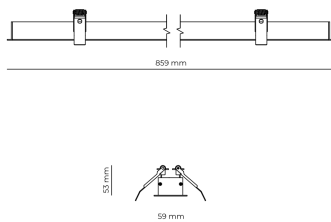

Technical datasheet

WORREC-859-S-850-1-50-BL

Product description

Premium recessed luminaire with precision optics for minimal glare. Ideal for offices, retail spaces and schools where light quality matters. Efficiency up to 141 lm/W, CRI up to 90+, selectable 50° or 80° distribution. Available with DALI control. Lifetime 50,000h, 5-year warranty. Modular sizes 579/859/1139 mm.

LED 220-240 V 50-60 Hz IP20  CE  UGR < 19

Product technical data

Mains voltage	220 - 240V AC, 50/60Hz	Ripple	3 %
Connection method	Screw terminal	Inrush current	8 A
Dimming type	Non-dimmable	Inrush time	48 μs
IP rating	20	Optical system	Lenses
Protection class	I	Optical part material	PMMA
Ambient temperature	0 to +25 °C	Housing material	Aluminium
Light source	LED	Surface finish	Powder coated
Rated luminous flux	3,493 lm	Width	59.00 cm
Connected load	26.43 W	Height	53.00 cm
Luminous efficacy	132.1 lm/W	Length	859.00 cm
		Weight	1.00 kg
		Service lifetime (L80 B10)	50 000 h
		Warranty	5 years

Dimensions

Light distribution