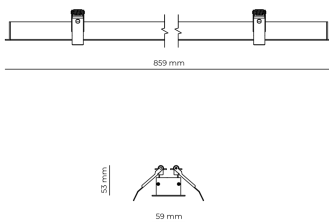

### Product technical data

Mains voltage	220 - 240V AC, 50/60Hz	Ripple	3 %
Connection method	Screw terminal	Inrush current	8 A
Dimming type	Non-dimmable	Inrush time	48 μs
IP rating	20	Optical system	Lenses
Protection class	I	Optical part material	PMMA
Ambient temperature	0 to +25 °C	Housing material	Aluminium
Light source	LED	Surface finish	Powder coated
Rated luminous flux	2,734 lm	Width	59.00 cm
Connected load	23.29 W	Height	53.00 cm
Luminous efficacy	117.4 lm/W	Length	859.00 cm
		Weight	1.00 kg
		Service lifetime (L80 B10)	50 000 h
		Warranty	5 years

### Dimensions