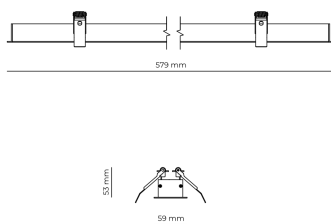

### Product technical data

Mains voltage	220 - 240V AC, 50/60Hz	Ripple	3 %
Connection method	Screw terminal	Inrush current	8 A
Dimming type	Non-dimmable	Inrush time	48 μs
IP rating	20	Optical system	Lenses
Protection class	I	Optical part material	PMMA
Ambient temperature	0 to +25 °C	Housing material	Aluminium
Light source	LED	Surface finish	Powder coated
Rated luminous flux	1,823 lm	Width	59.00 cm
Connected load	15.90 W	Height	53.00 cm
Luminous efficacy	114.6 lm/W	Length	579.00 cm
		Weight	1.00 kg
		Service lifetime (L80 B10)	50 000 h
		Warranty	5 years

### Dimensions