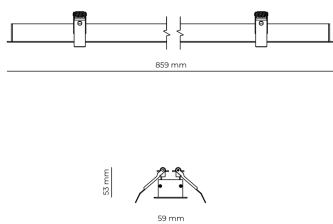

Technical datasheet

WORREC-859-S-840-1-80-WH

Product description

Premium recessed luminaire with precision optics for minimal glare. Ideal for offices, retail spaces and schools where light quality matters. Efficiency up to 141 lm/W, CRI up to 90+, selectable 50° or 80° distribution. Available with DALI control. Lifetime 50,000h, 5-year warranty. Modular sizes 579/859/1139 mm.

LED 220-240 V 50-60 Hz IP20    UGR < 19

Product technical data

Mains voltage	220 - 240V AC, 50/60Hz
Connection method	Screw terminal
Dimming type	Non-dimmable
IP rating	20
Protection class	I
Ambient temperature	0 to +25 °C
Light source	LED
Rated luminous flux	3,585 lm
Connected load	26.43 W
Luminous efficacy	135.6 lm/W

Ripple	3 %
Inrush current	8 A
Inrush time	48 μs
Optical system	Lenses
Optical part material	PMMA
Housing material	Aluminium
Surface finish	Powder coated
Width	59.00 cm
Height	53.00 cm
Length	859.00 cm
Weight	1.00 kg
Service lifetime (L80 B10)	50 000 h
Warranty	5 years

Dimensions

Light distribution