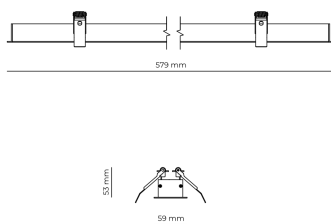

Technical datasheet

WORREC-579-S-840-1-80-WH

Product description

Premium recessed luminaire with precision optics for minimal glare. Ideal for offices, retail spaces and schools where light quality matters. Efficiency up to 141 lm/W, CRI up to 90+, selectable 50° or 80° distribution. Available with DALI control. Lifetime 50,000h, 5-year warranty. Modular sizes 579/859/1139 mm.

LED 220-240 V 50-60 Hz IP20    UGR < 19

Product technical data

Mains voltage	220 - 240V AC, 50/60Hz	Ripple	3 %
Connection method	Screw terminal	Inrush current	8 A
Dimming type	Non-dimmable	Inrush time	48 μs
IP rating	20	Optical system	Lenses
Protection class	I	Optical part material	PMMA
Ambient temperature	0 to +25 °C	Housing material	Aluminium
Light source	LED	Surface finish	Powder coated
Rated luminous flux	2,390 lm	Width	59.00 cm
Connected load	17.99 W	Height	53.00 cm
Luminous efficacy	132.9 lm/W	Length	579.00 cm
		Weight	1.00 kg
		Service lifetime (L80 B10)	50 000 h
		Warranty	5 years

Dimensions

Light distribution