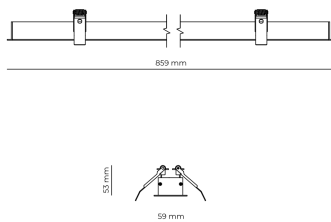

### Product technical data

Mains voltage	220 - 240V AC, 50/60Hz	Ripple	3 %
Connection method	Screw terminal	Inrush current	8 A
Dimming type	Non-dimmable	Inrush time	48 μs
IP rating	20	Optical system	Lenses
Protection class	I	Optical part material	PMMA
Ambient temperature	0 to +25 °C	Housing material	Aluminium
Light source	LED	Surface finish	Powder coated
Rated luminous flux	3,585 lm	Width	59.00 cm
Connected load	26.43 W	Height	53.00 cm
Luminous efficacy	135.6 lm/W	Length	859.00 cm
		Weight	1.00 kg
		Service lifetime (L80 B10)	50 000 h
		Warranty	5 years

### Dimensions