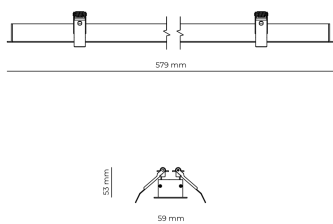

Technical datasheet

WORREC-579-S-840-1-80-BL

Product description

Premium recessed luminaire with precision optics for minimal glare. Ideal for offices, retail spaces and schools where light quality matters. Efficiency up to 141 lm/W, CRI up to 90+, selectable 50° or 80° distribution. Available with DALI control. Lifetime 50,000h, 5-year warranty. Modular sizes 579/859/1139 mm.

LED 220-240 V 50-60 Hz IP20  CE  UGR < 19

Product technical data

Mains voltage	220 - 240V AC, 50/60Hz	Ripple	3 %
Connection method	Screw terminal	Inrush current	8 A
Dimming type	Non-dimmable	Inrush time	48 μs
IP rating	20	Optical system	Lenses
Protection class	I	Optical part material	PMMA
Ambient temperature	0 to +25 °C	Housing material	Aluminium
Light source	LED	Surface finish	Powder coated
Rated luminous flux	2,390 lm	Width	59.00 cm
Connected load	17.99 W	Height	53.00 cm
Luminous efficacy	132.9 lm/W	Length	579.00 cm
		Weight	1.00 kg
		Service lifetime (L80 B10)	50 000 h
		Warranty	5 years

Dimensions

Light distribution