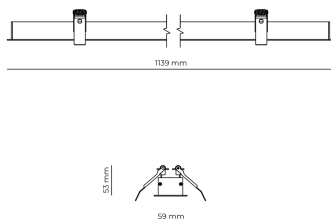

Technical datasheet

WORREC-1139-S-840-1-50-WH

Product description

Premium recessed luminaire with precision optics for minimal glare. Ideal for offices, retail spaces and schools where light quality matters. Efficiency up to 141 lm/W, CRI up to 90+, selectable 50° or 80° distribution. Available with DALI control. Lifetime 50,000h, 5-year warranty. Modular sizes 579/859/1139 mm.

LED 220-240 V 50-60 Hz IP20    UGR < 19

Product technical data

Mains voltage	220 - 240V AC, 50/60Hz	Ripple	3 %
Connection method	Screw terminal	Inrush current	8 A
Dimming type	Non-dimmable	Inrush time	48 μs
IP rating	20	Optical system	Lenses
Protection class	I	Optical part material	PMMA
Ambient temperature	0 to +25 °C	Housing material	Aluminium
Light source	LED	Surface finish	Powder coated
Rated luminous flux	4,388 lm	Width	59.00 cm
Connected load	32.89 W	Height	53.00 cm
Luminous efficacy	133.4 lm/W	Length	1,139.00 cm
		Weight	1.00 kg
		Service lifetime (L80 B10)	50 000 h
		Warranty	5 years

Dimensions

Light distribution