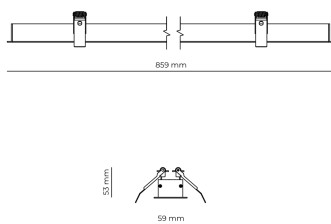

### Product technical data

Mains voltage	220 - 240V AC, 50/60Hz	Ripple	3 %
Connection method	Screw terminal	Inrush current	8 A
Dimming type	Non-dimmable	Inrush time	48 μs
IP rating	20	Optical system	Lenses
Protection class	I	Optical part material	PMMA
Ambient temperature	0 to +25 °C	Housing material	Aluminium
Light source	LED	Surface finish	Powder coated
Rated luminous flux	3,493 lm	Width	59.00 cm
Connected load	26.43 W	Height	53.00 cm
Luminous efficacy	132.1 lm/W	Length	859.00 cm
		Weight	1.00 kg
		Service lifetime (L80 B10)	50 000 h
		Warranty	5 years

### Dimensions